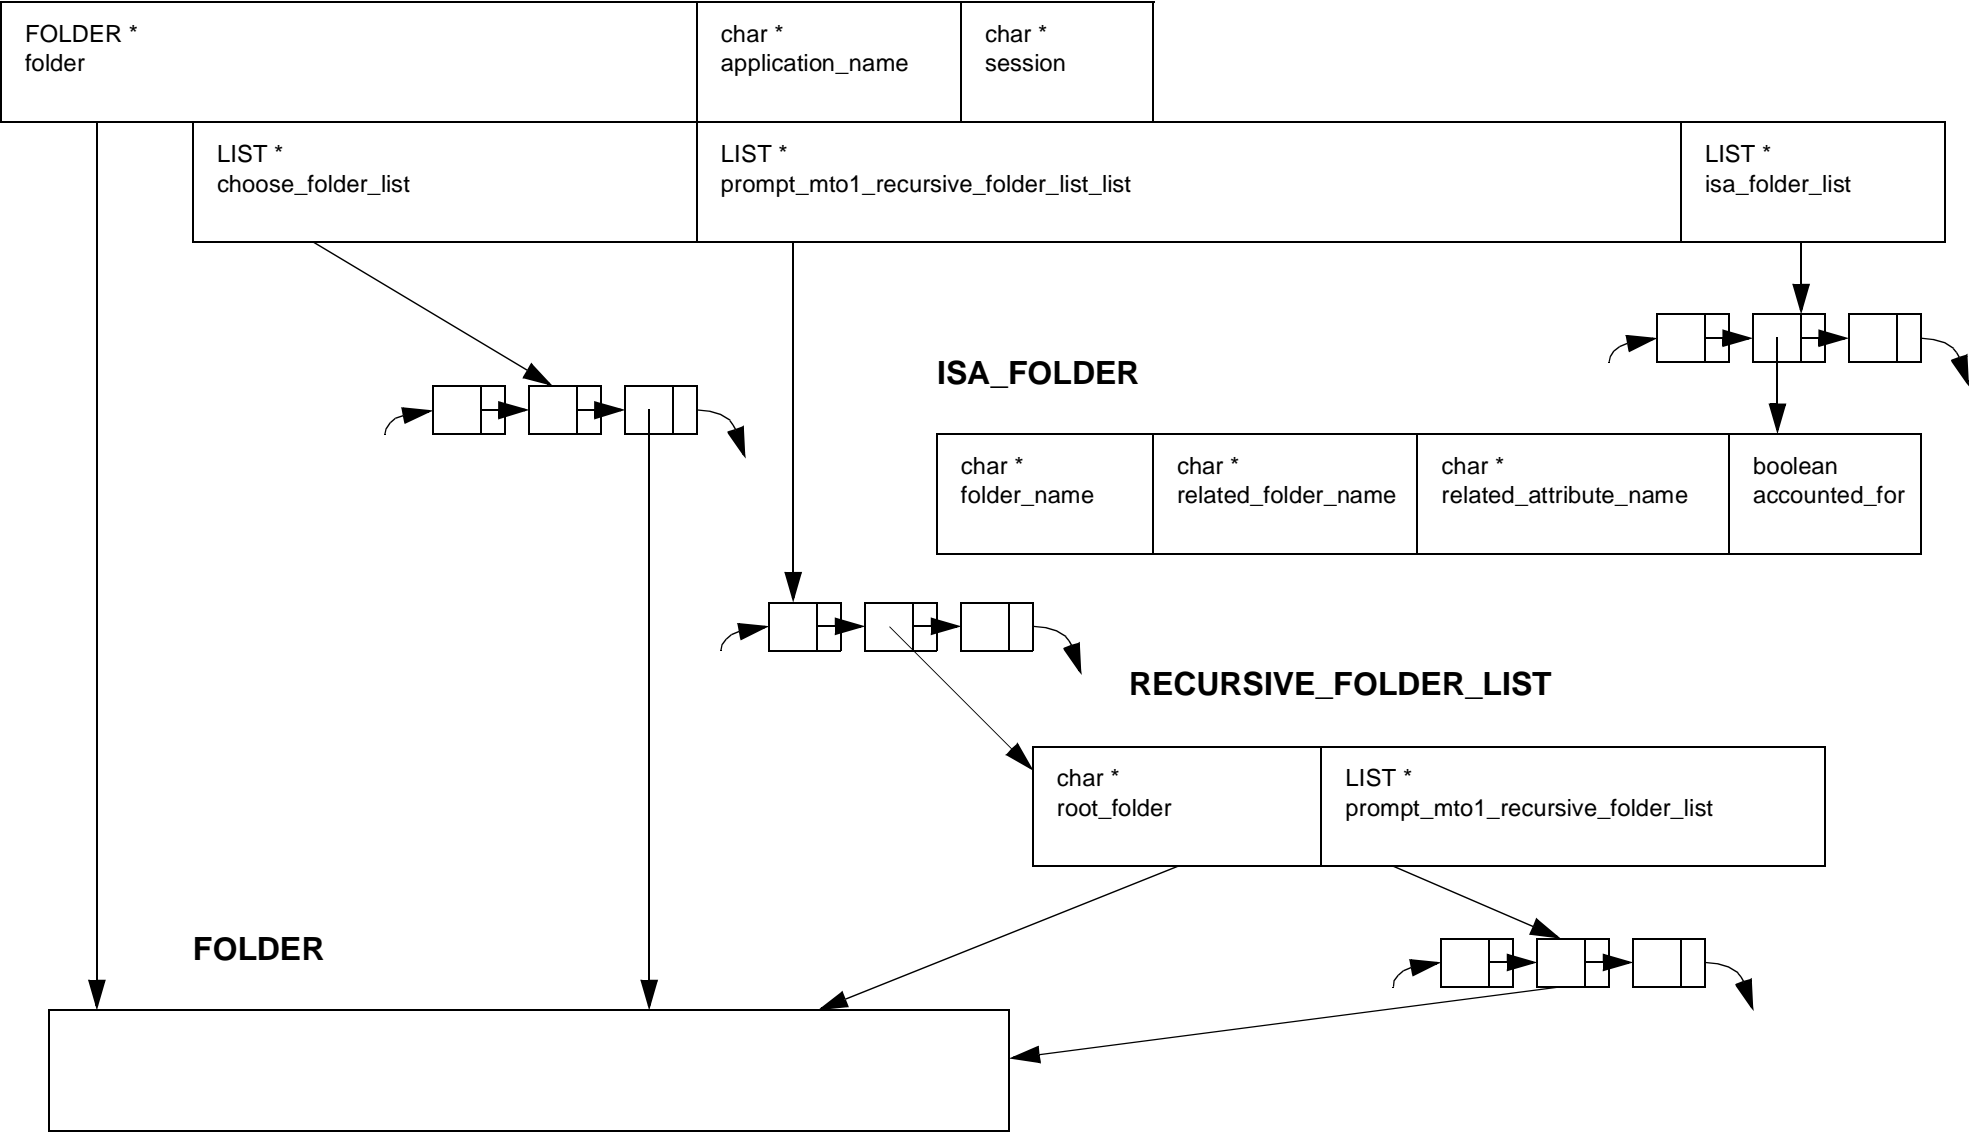

APPASERVER Data Structure

APPASERVER

APPASERVER Data Structure

RELATED_FOLDER

boolean relation_type_isa	char * related_attribute_name	boolean pair_1tom	boolean null_1tom_upon_delete	boolean omit_mto1_drop_down	boolean ignore_output
char * hint_message	boolean copy_common_attributes		boolean prompt_mto1_recursive	boolean omit_1tom_detail	boolean preprompt_drop_down
LIST * foreign_attribute_name_list					
boolean automatic_preselection	boolean filter_drop_down	LIST * parent_foreign_attribute_name_list		LIST * automatic_preselection_dictionary_list	
FOLDER * folder	FOLDER * related_to_folder	LIST * lookup_data_delimited_string_list	LIST * common_non_primary_attribute_name_list		

APPASERVER Data Structure

FOLDER

char * folder_name	int insert_rows_number	int count	boolean insert_permission	boolean update_permission	boolean lookup_permission	char * post_change_javascript
boolean lookup_email_output		char * application_name		char * session	char * folder_form	int row_access_count
boolean lookup_before_drop_down		char * notepad	char * html_help_file_anchor	char * tablespace		
LIST * mto1_recursive_related_folder_list				LIST * mto1_related_folder_list		LIST * primary_attribute_name_list
LIST * attribute_list	LIST * one2m_related_folder_list	LIST * mto1_isa_related_folder_list		PROCESS * populate_drop_down_process	PROCESS * post_change_process	

APPASERVER Data Structure

ATTRIBUTE

char * attribute_name	char * attribute_datatype	int primary_key_index	int display_order	int omit_insert_prompt	int omit_insert
int width	int float_decimal_places	char * hint_message	char * folder_name	boolean lookup_required	boolean insert_required